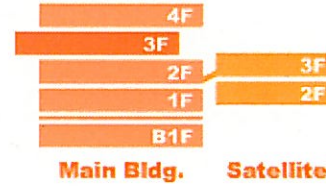

 **Terminal 2**
3rd Floor

-  Shops & Services
-  Service Counters

*Click and drag to scroll the map.

▼ Click on the icons to locate the facility.

- | | | |
|--|---|---|
|  Information |  Meeting Point |  Dayrooms & Showers |
|  Elevator |  Connecting Flights |  Children's Playroom |
|  Rest Room |  Bank/Money Exchange |  Railway |
|  Audio Video Room |  Post Office |  Observation Deck |
|  Nursery |  Baggage Delivery | |
|  Smoking Area |  Baggage Storage | |